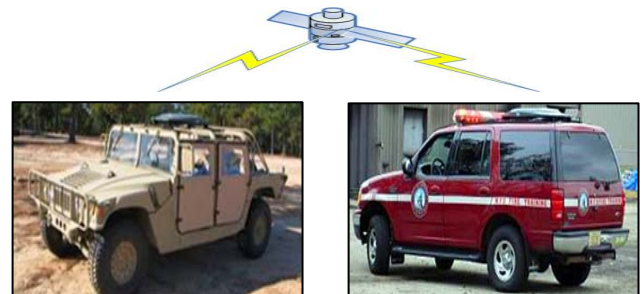

TELOS COMMS ON THE MOVE

Affordable, Emergency Response Communications

Mobile, Everything over IP Wireless Network

Reliable communications are critical in an emergency situation. Telos' Comms on The Move (COTM) offers an Everything over IP mobile broadband solution with always-connected satellite backhaul.

Integrating mesh wireless networks, COTM provides video, data, and voice for both single and convoy vehicles. This solution provides high-speed broadband connectivity to vehicles moving up to 60 miles/hour.

The service provides channel speeds of 500 KB to 15 MB from the satellite to the vehicle, 120 KB-2 MB from vehicle to satellite, and 802.11b/g connectivity between vehicles. Typical speeds are 1 MB to receive and 512 KB transmit.

Telos' COTM solution provides real time support for a full range of IP applications including data, voice over wireless IP, two-way video surveillance, mesh wireless radar, ground based sensor monitoring/response, coordination tools, and force tracking logistics capabilities.

The solution is based on an innovative phased array technology that allows for Ku-band connectivity, including inclined orbit satellites. A wireless mesh backbone architecture connects the satellite antenna to a wide array of IP-based communications solutions.

Telos offers the leading Everything over IP mobile solution for the most competitive price. COTM equips first responders with a secure, mobile, and reliable network solution.

Comms on the Move is designed for **Emergency Situations*

TELOS COMMS ON THE MOVE